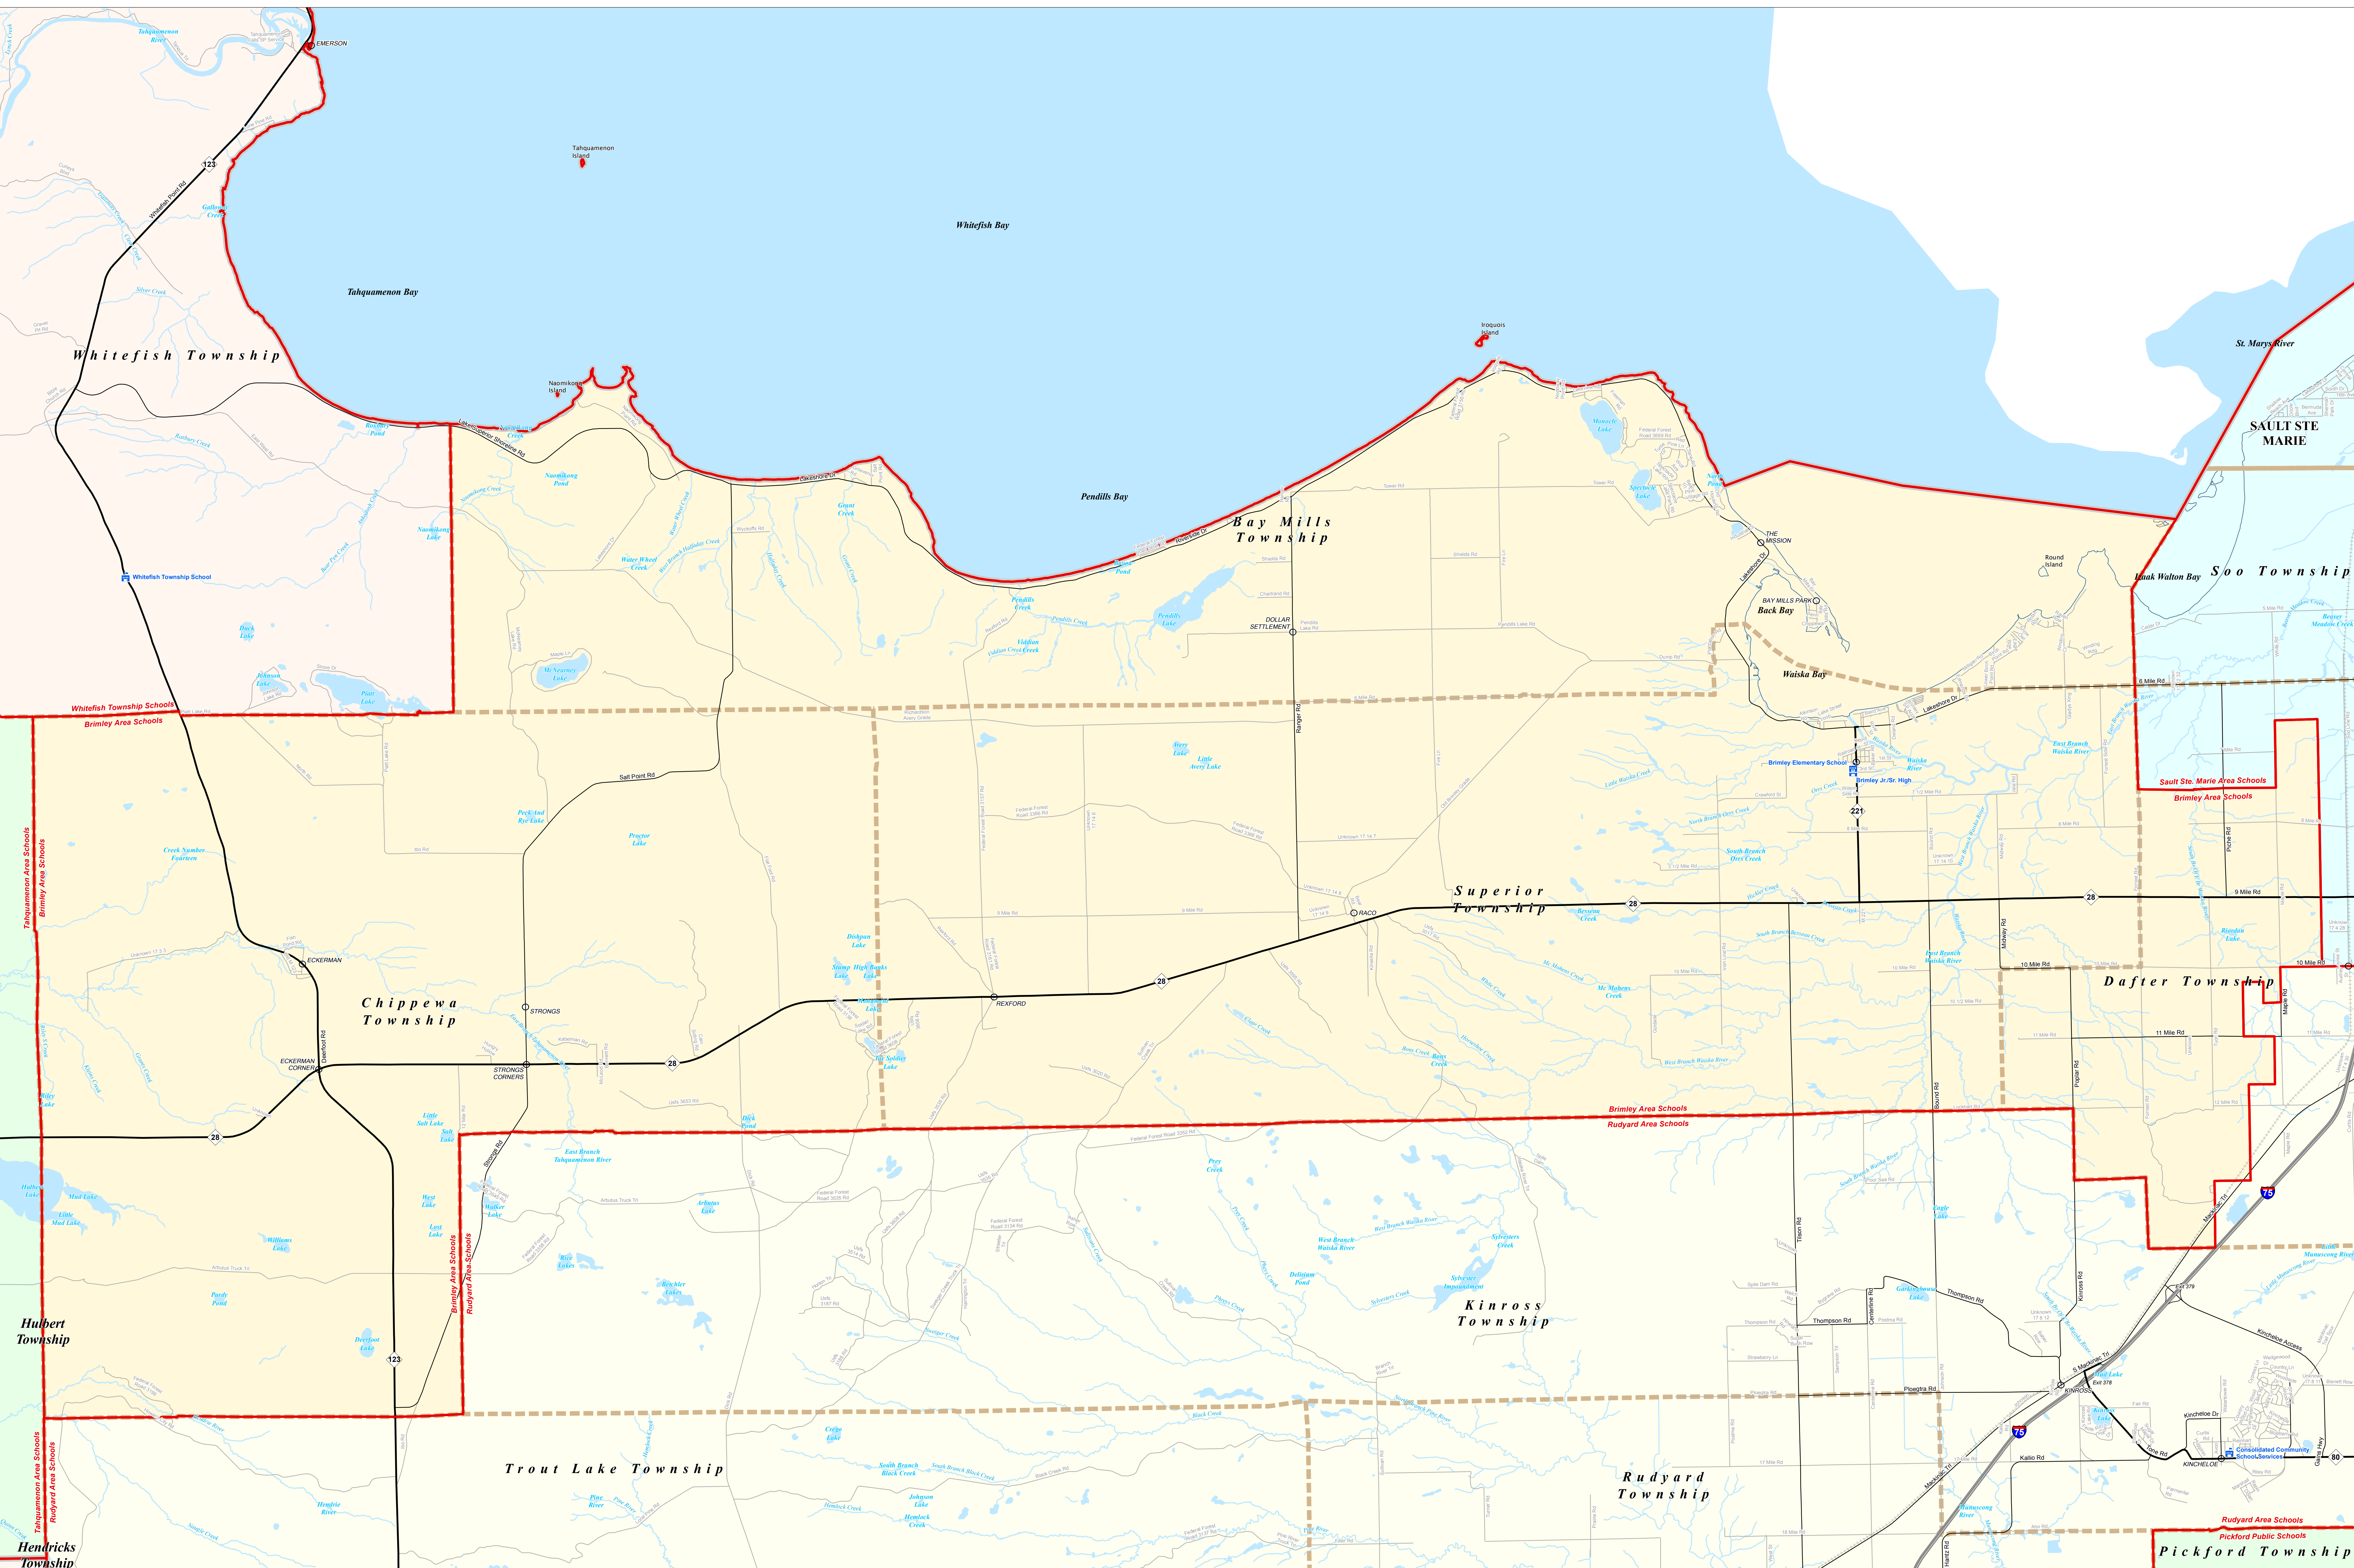

BRIMLEY AREA SCHOOLS

Eastern Upper Peninsula ISD

0 0.25 0.5 1 Miles

11/12/13

Legend	
School District	Unincorporated Place
County	School
City	Water Feature
Township	Freeway
Village	Primary Road
Census Designated Place	Local Road
Railroad	River, Stream, or Drain

Source: Michigan Geographic Framework, v13a